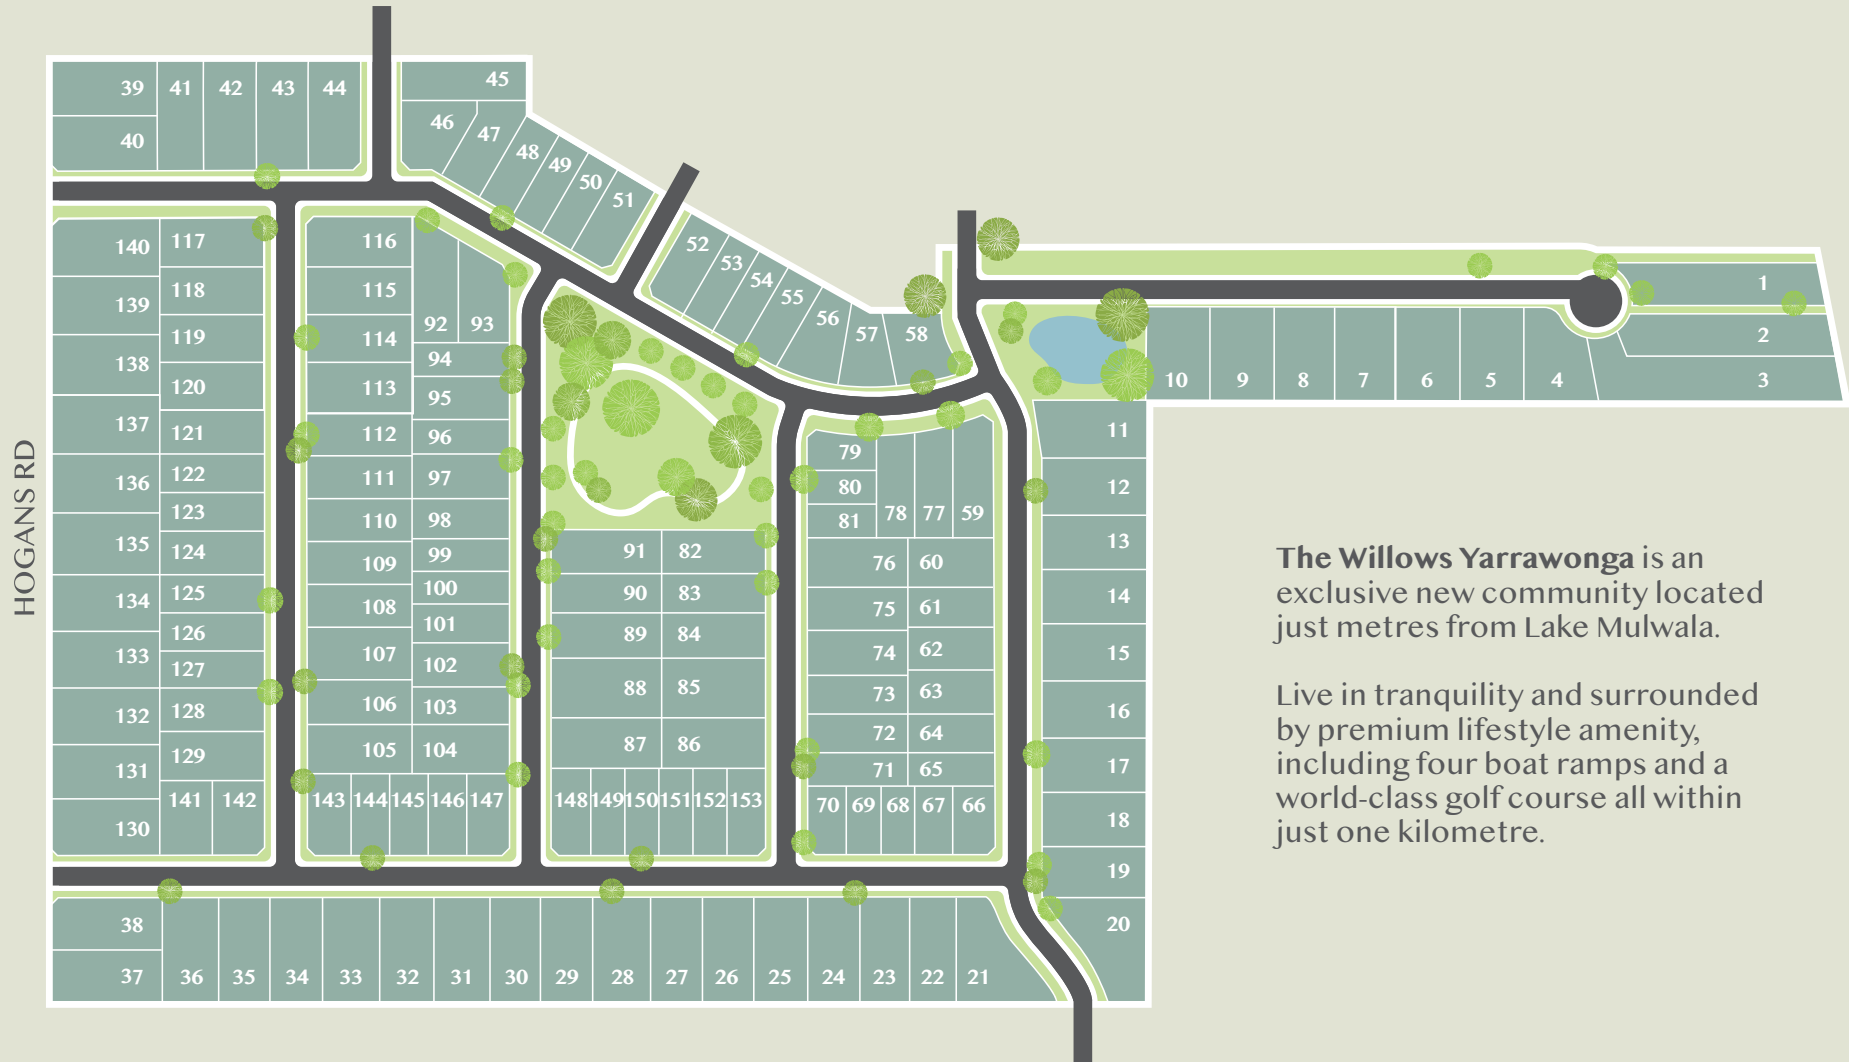

MASTERPLAN

The Willows Yarrowonga is an exclusive new community located just metres from Lake Mulwala.

Live in tranquility and surrounded by premium lifestyle amenity, including four boat ramps and a world-class golf course all within just one kilometre.

LAKE MULWALA

The masterplan layout, including landscaping, is indicative only and subject to change.