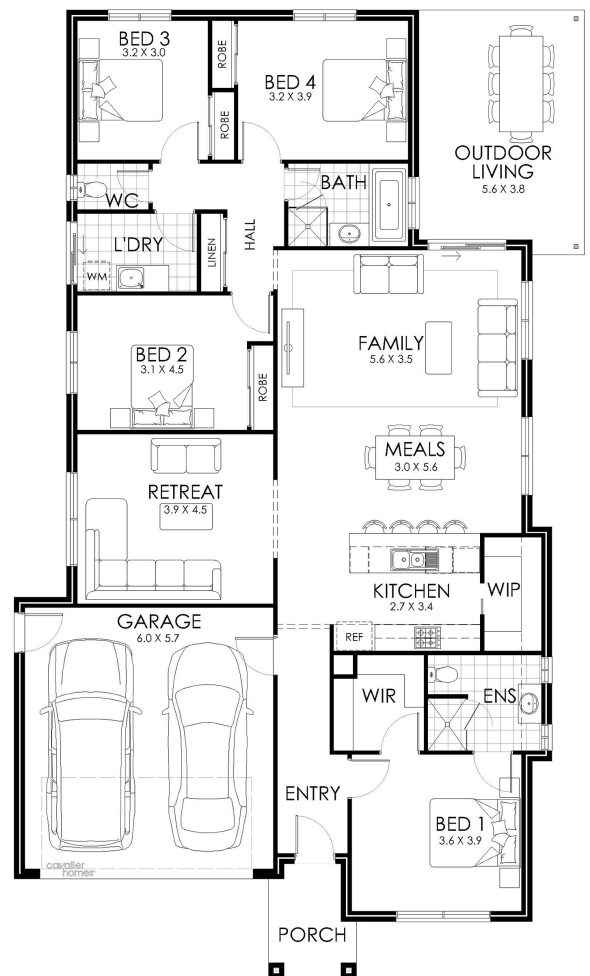

ASHLEY 26

House & Land Package

\$704,170*

Lot 118 Myrtle Street
Yarrowonga

Lot Size: 667m²

House Size: 238.68m²

List of Inclusions:

- Lifestyle inclusions
- Colorbond steel roof
- Gas Ducted Heating & Evaporative Cooling
- 600mm stainless steel appliances
- Carpet & tiles throughout
- Site Cost allowance
- Brick over all window/door openings
- Concrete paving allowance
- Land titling soon!
- Breathtaking views