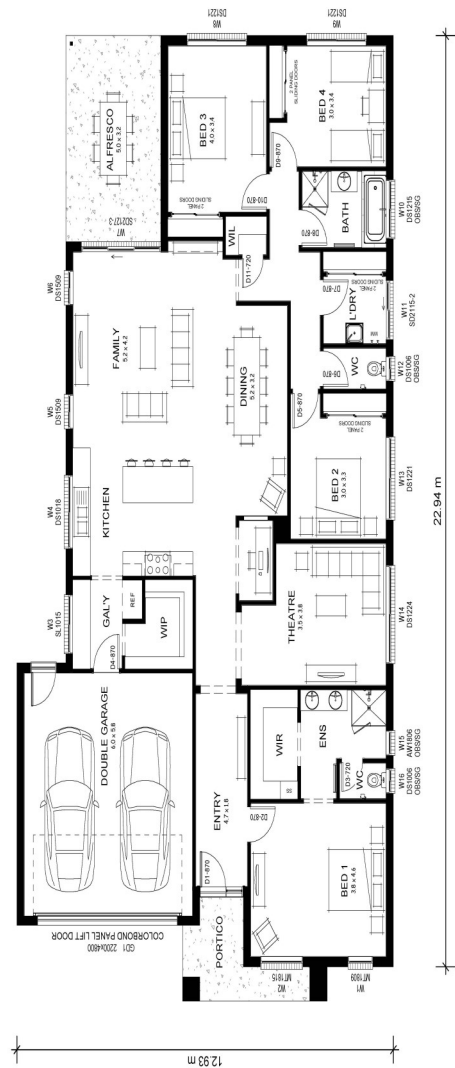

House & Land Package

Lot 7 Jock Close Willow Estate, Yarrowonga

Lennox 29 Direct

House & Land Package From:

\$775,180

This House & land package has been uniquely put together to maximise the block, light and orientation.

Features Include:-

- House + Land
- Osaka Facade
- Ducted heating & cooling
- Floor coverings throughout
- Quality custom made kitchen
- 900mm stainless steel cooking appliances
- Stainless steel dishwasher
- Semi-frameless shower screens
- Powder coated windows, screens & locks
- Floor drains to all wet areas
- LED Downlights throughout
- TV points, antenna & NBN connection
- Plaster lined portico & alfresco with concrete
- Solar hot water & booster
- Panel lift garage door with remotes
- Colorbond roof with sisalation